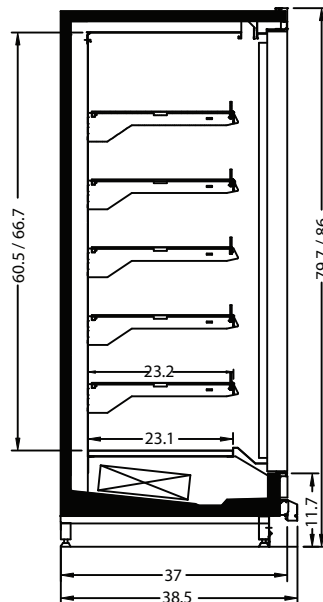

Technical Drawings

* All measurements are approximates; * Specifications are subject to change without notice; * All equipment are designed to operate in a controlled environment below 75°F (+24°C) temperature and HR 55% relative humidity;